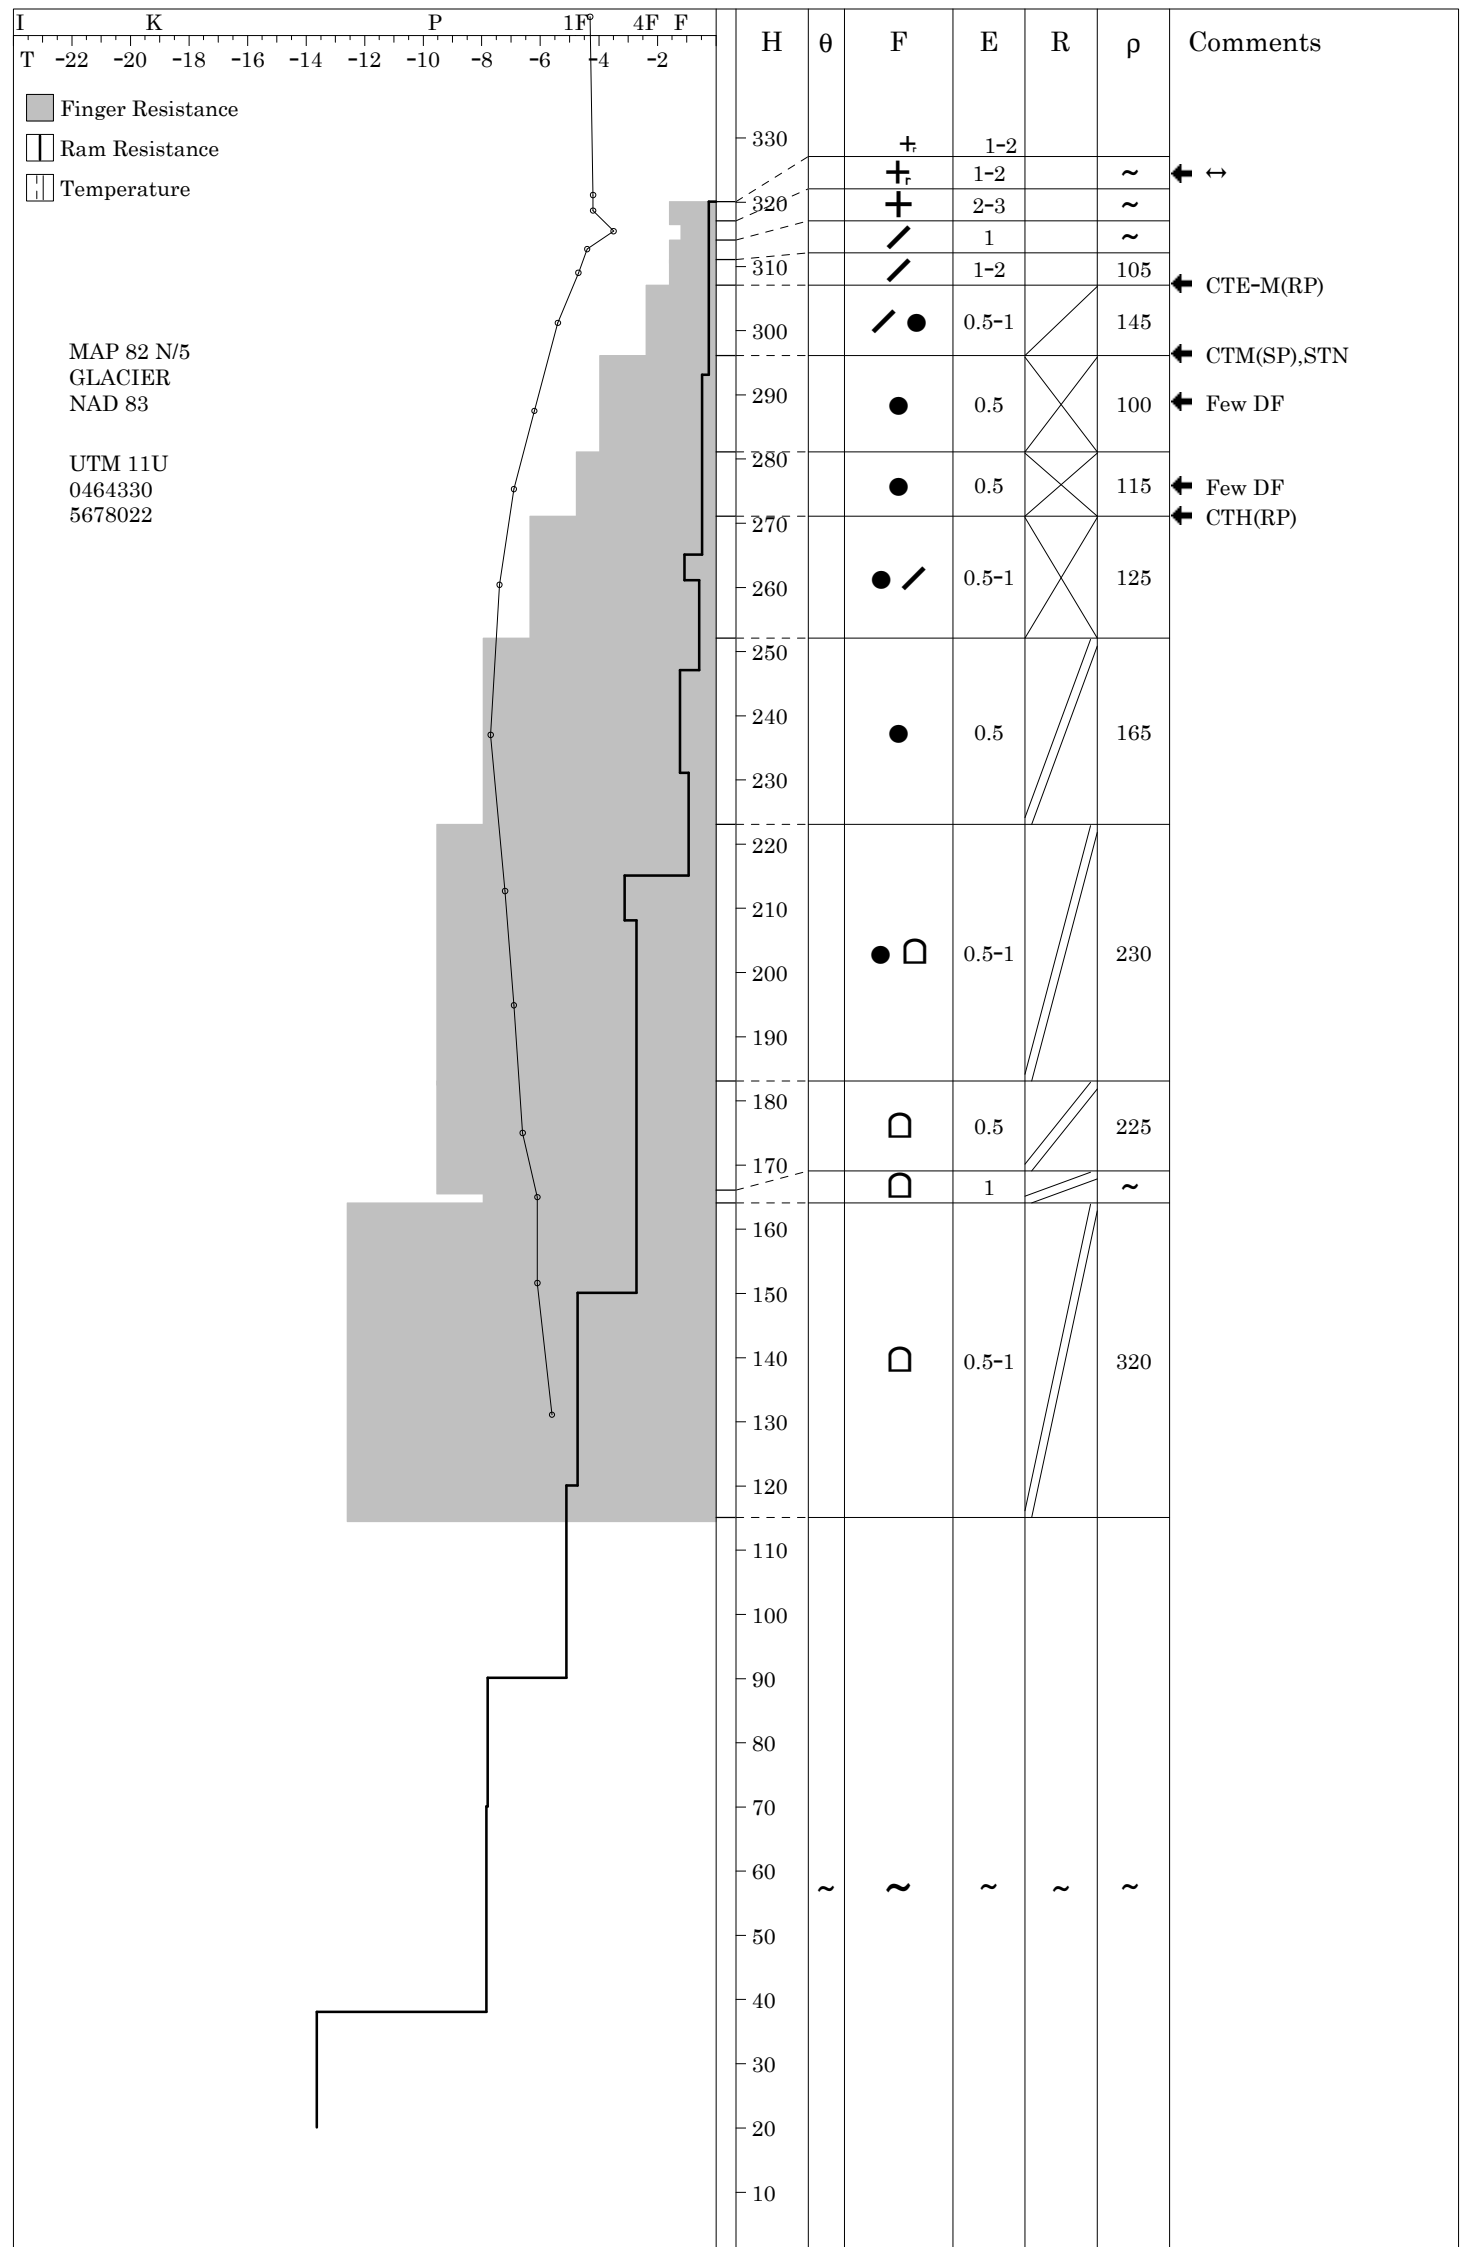

Snow Cover Profile

Location: Mt Abbott Outhouse Slope Test

Date: 2012 01 30

Sky: ☉ S-1 Wind: SW-10 Air Temperature: -4.2

Time: 13:15

Aspect: NE

Elevation: 2085 m

Incline: 44

Observer: CB,AJ

HSW: 405mm

MAP 82 N/5
GLACIER
NAD 83

UTM 11U
0464330
5678022