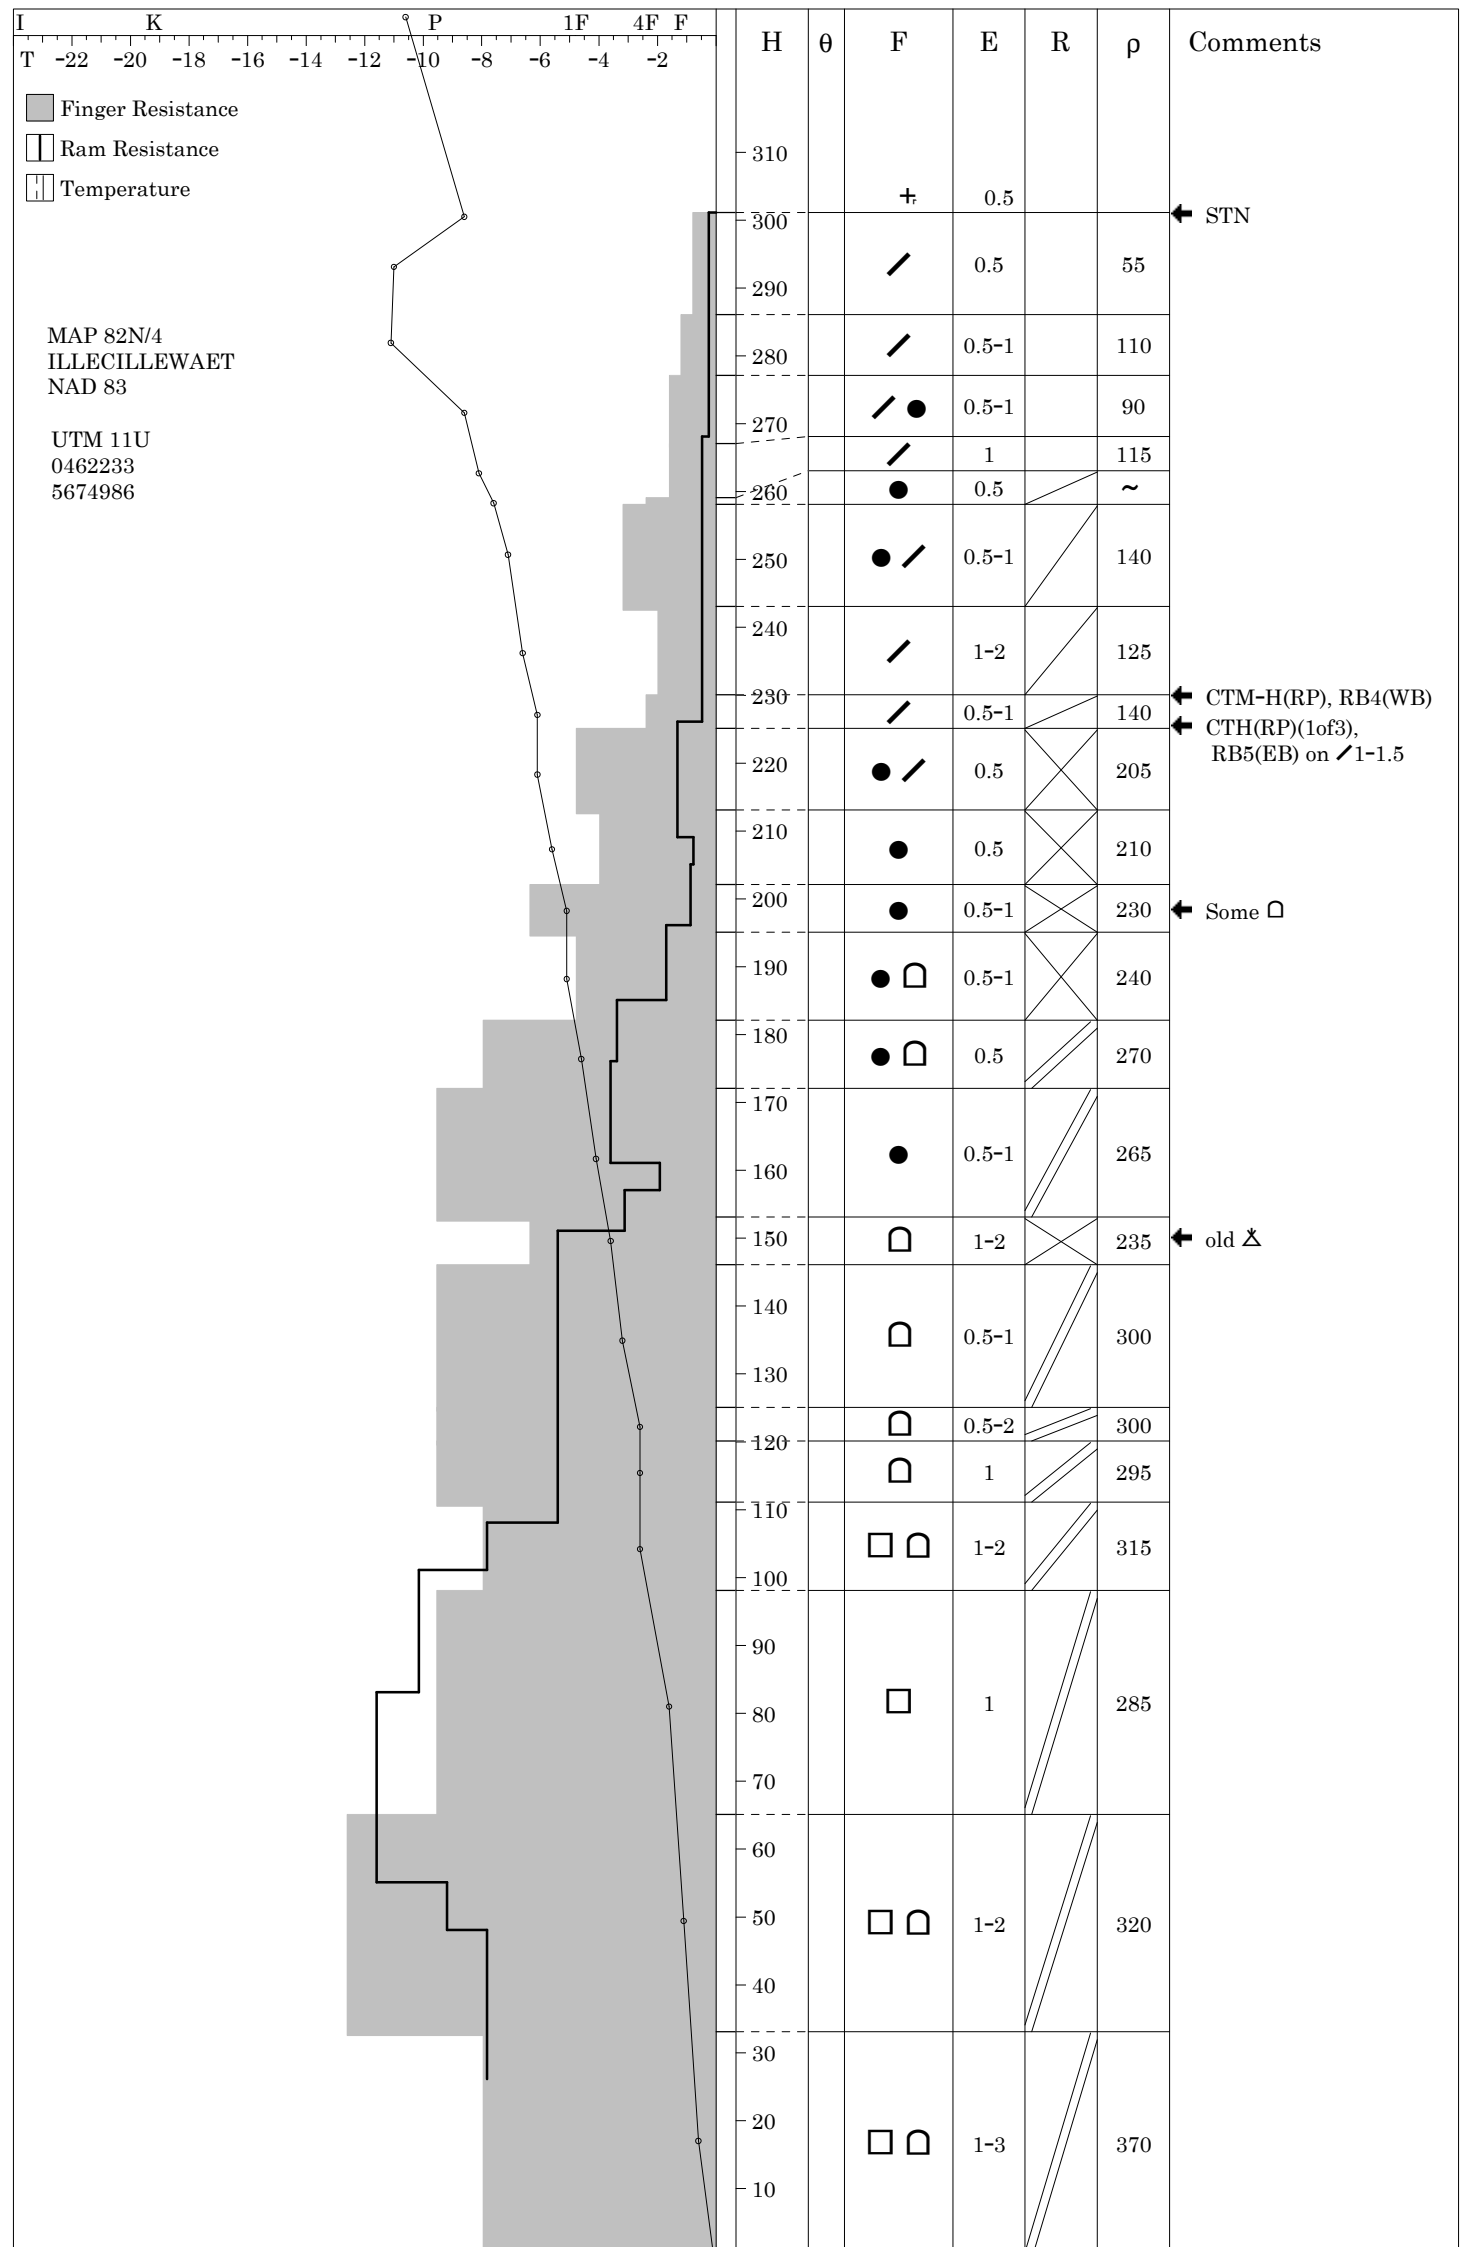

Snow Cover Profile

Location: Bonney Moraines N Asp

Date: 2012 01 27

Sky: ☉ S-1 Wind: NW-05 Air Temperature: -10.5

Time: 12:30

Aspect: NW Elevation: 1985 m

Incline: 37

Observer: JS,DF,AH

HSW: 733mm

MAP 82N/4
ILLECILLEWAET
NAD 83

UTM 11U
0462233
5674986