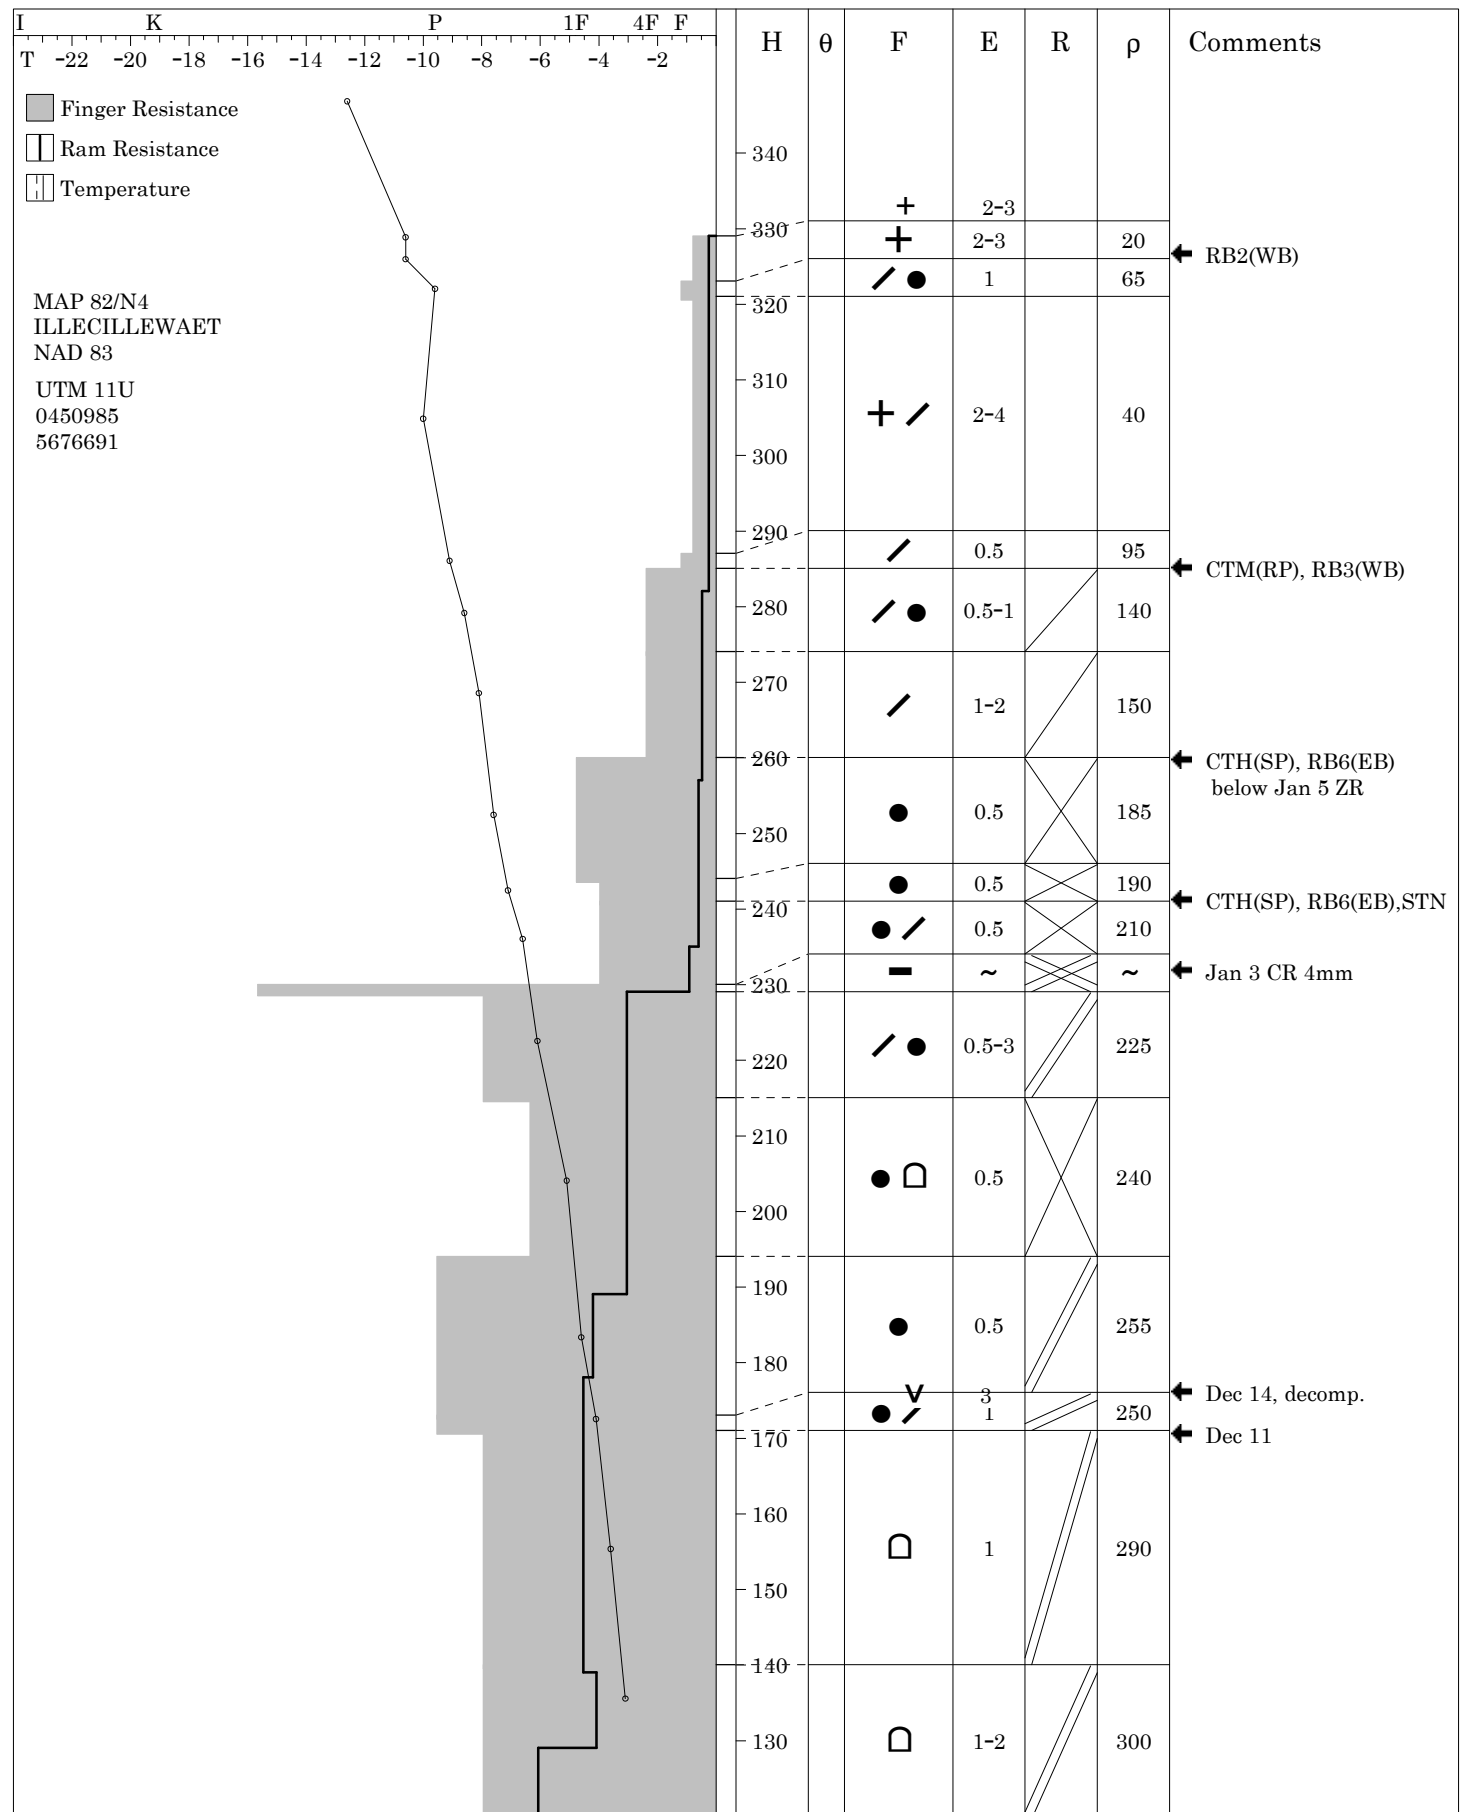

# Snow Cover Profile

Location: Mt Fidelity Bostock Headwall Test

Date: 2012 01 15

Sky: ☉ S1

Wind: Calm

Air Temperature: -12.5

Time: 12:45

Aspect: N

Elevation: 1910 m

Incline: 42

Observer: JS, DF

HSW:

MAP 82/N4  
ILLECILLEWAET  
NAD 83

UTM 11U  
0450985  
5676691