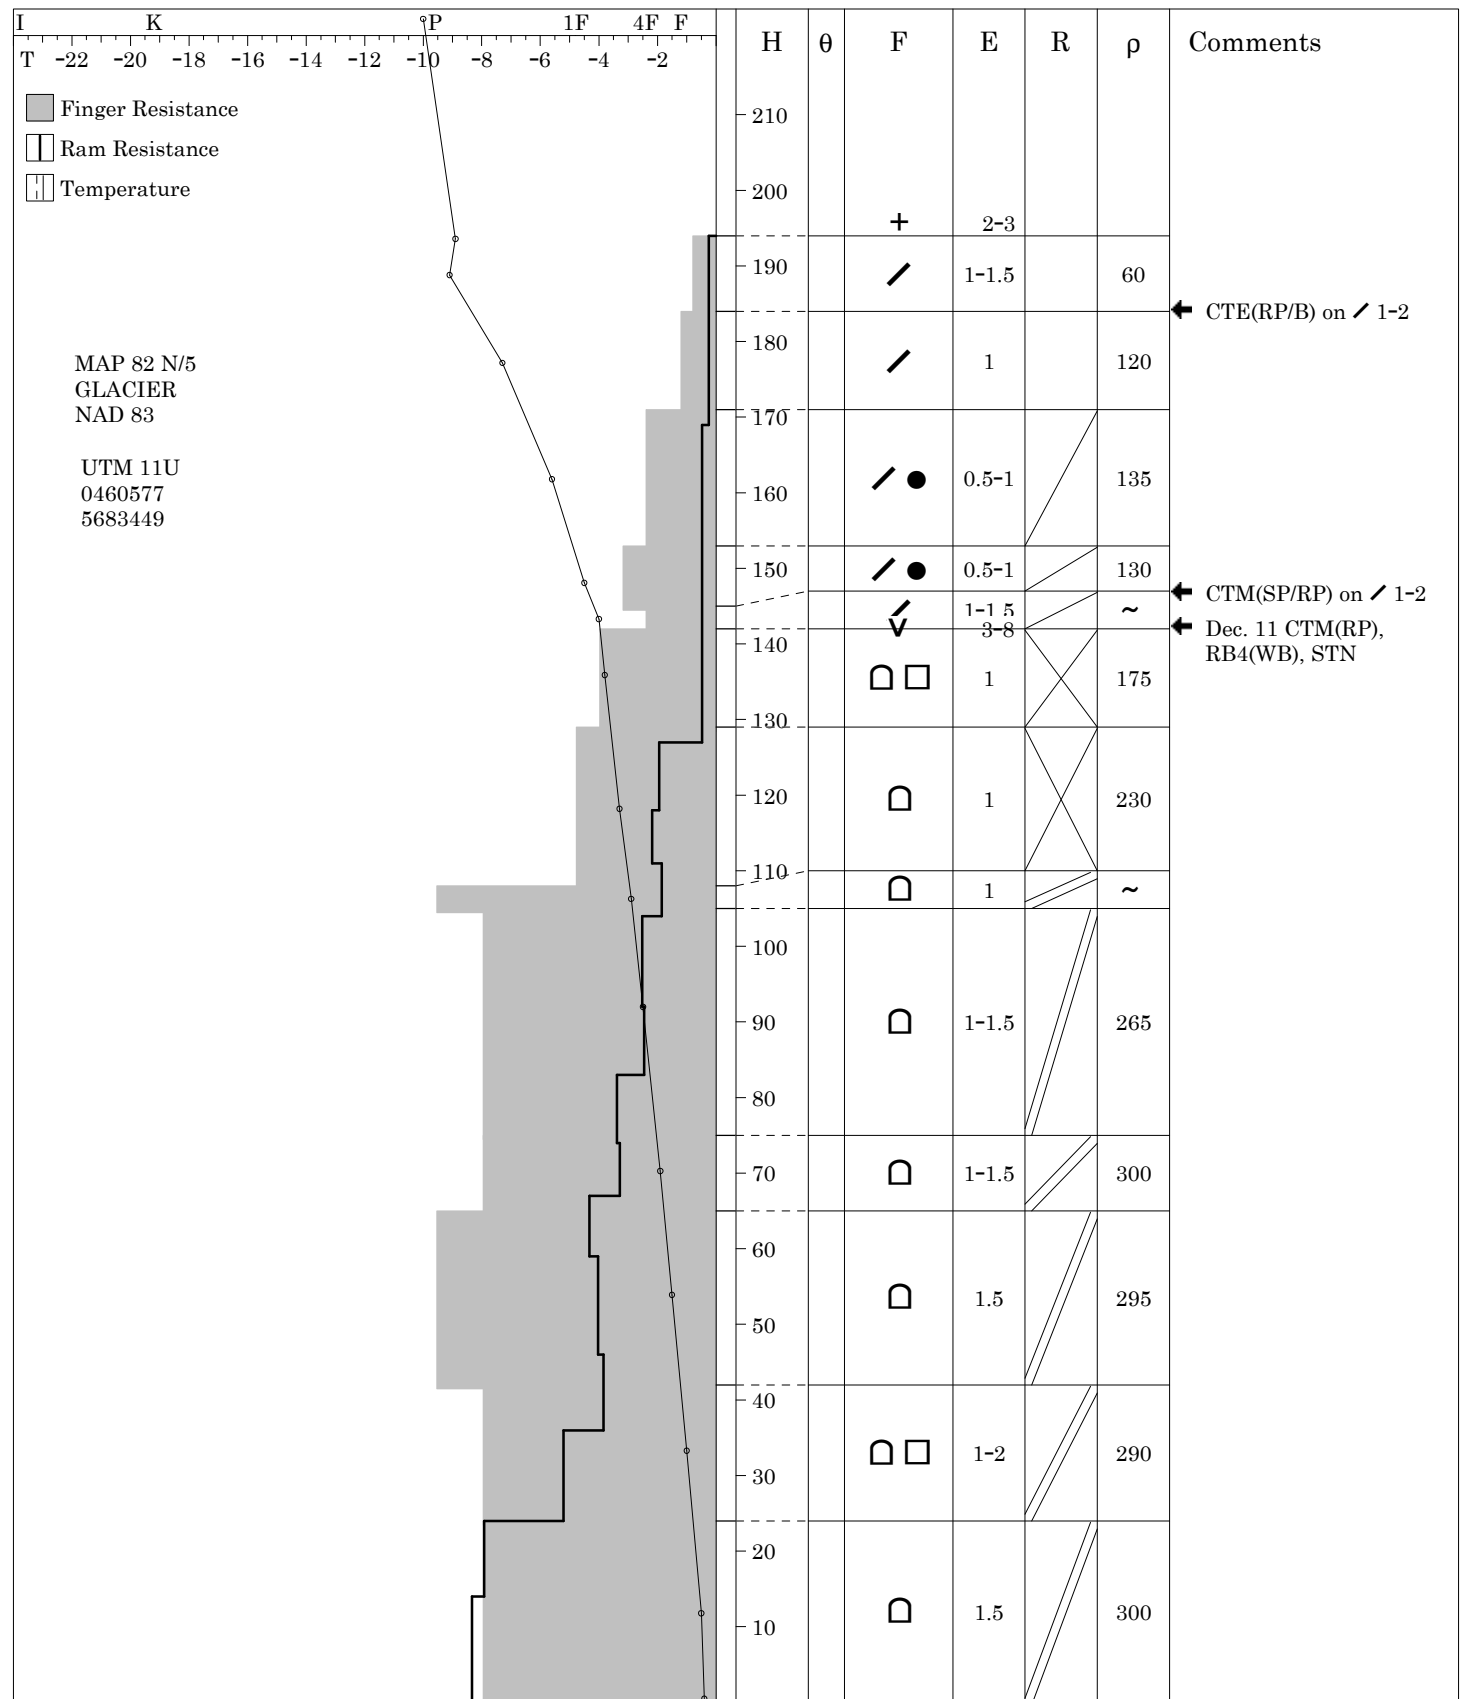

Snow Cover Profile

Location: Ursus Trees

Date: 2011 12 21

Sky: ☉ S-1 Wind: SW-05 Air Temperature: -9.9

Time: 11:35

Aspect: NE

Elevation: 2130 m

Incline: 41

Observer: AH, AJ, DM

HSW: 429mm

MAP 82 N/5
GLACIER
NAD 83

UTM 11U
0460577
5683449