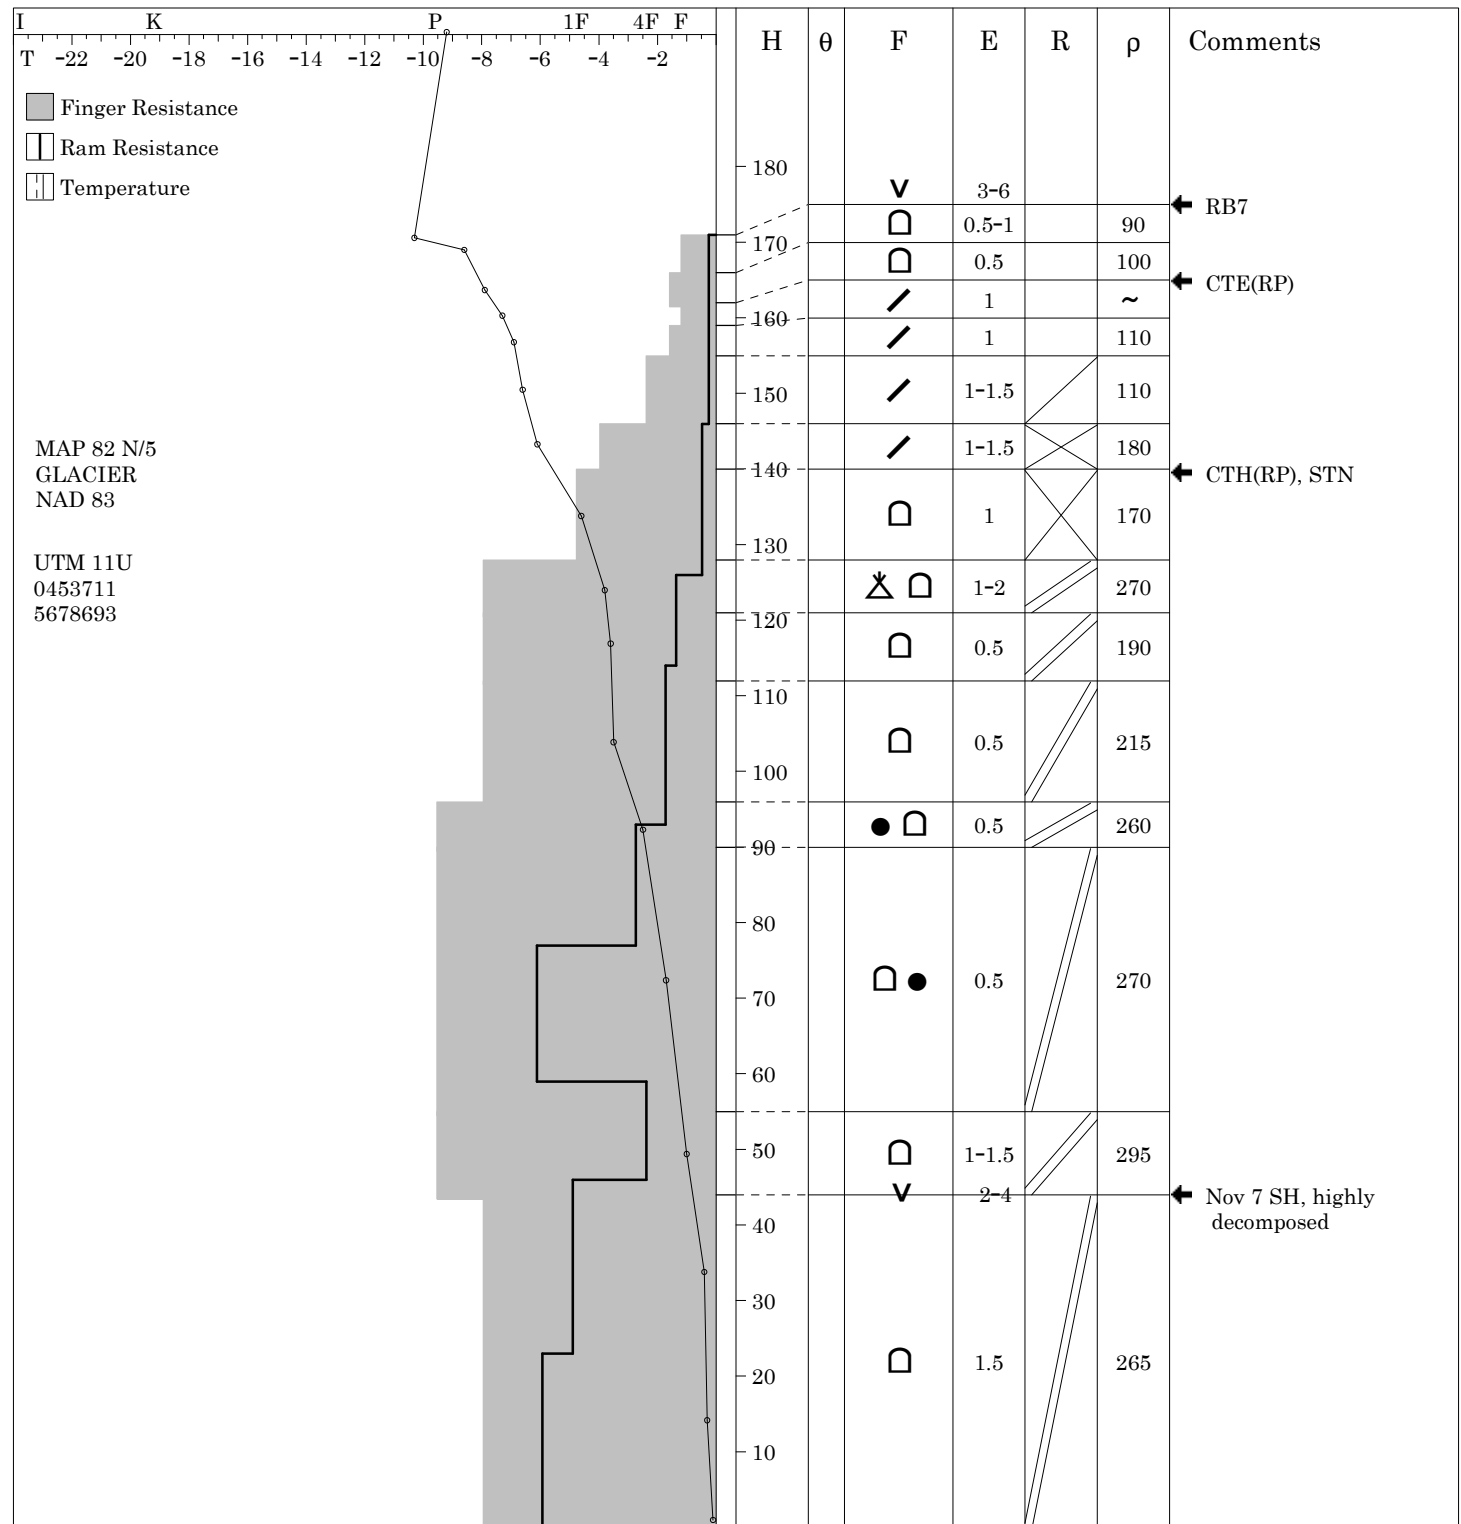

Snow Cover Profile

Location: Camp West Target 1

Date: 2011 12 08

Sky: ☉

Wind: SW-05 Air Temperature: -9.1

Time: 12:20

Aspect: SE

Elevation: 2140 m

Incline: 37

Observer: AH,AJ,JK,ED

HSW: 384mm

MAP 82 N/5
GLACIER
NAD 83

UTM 11U
0453711
5678693