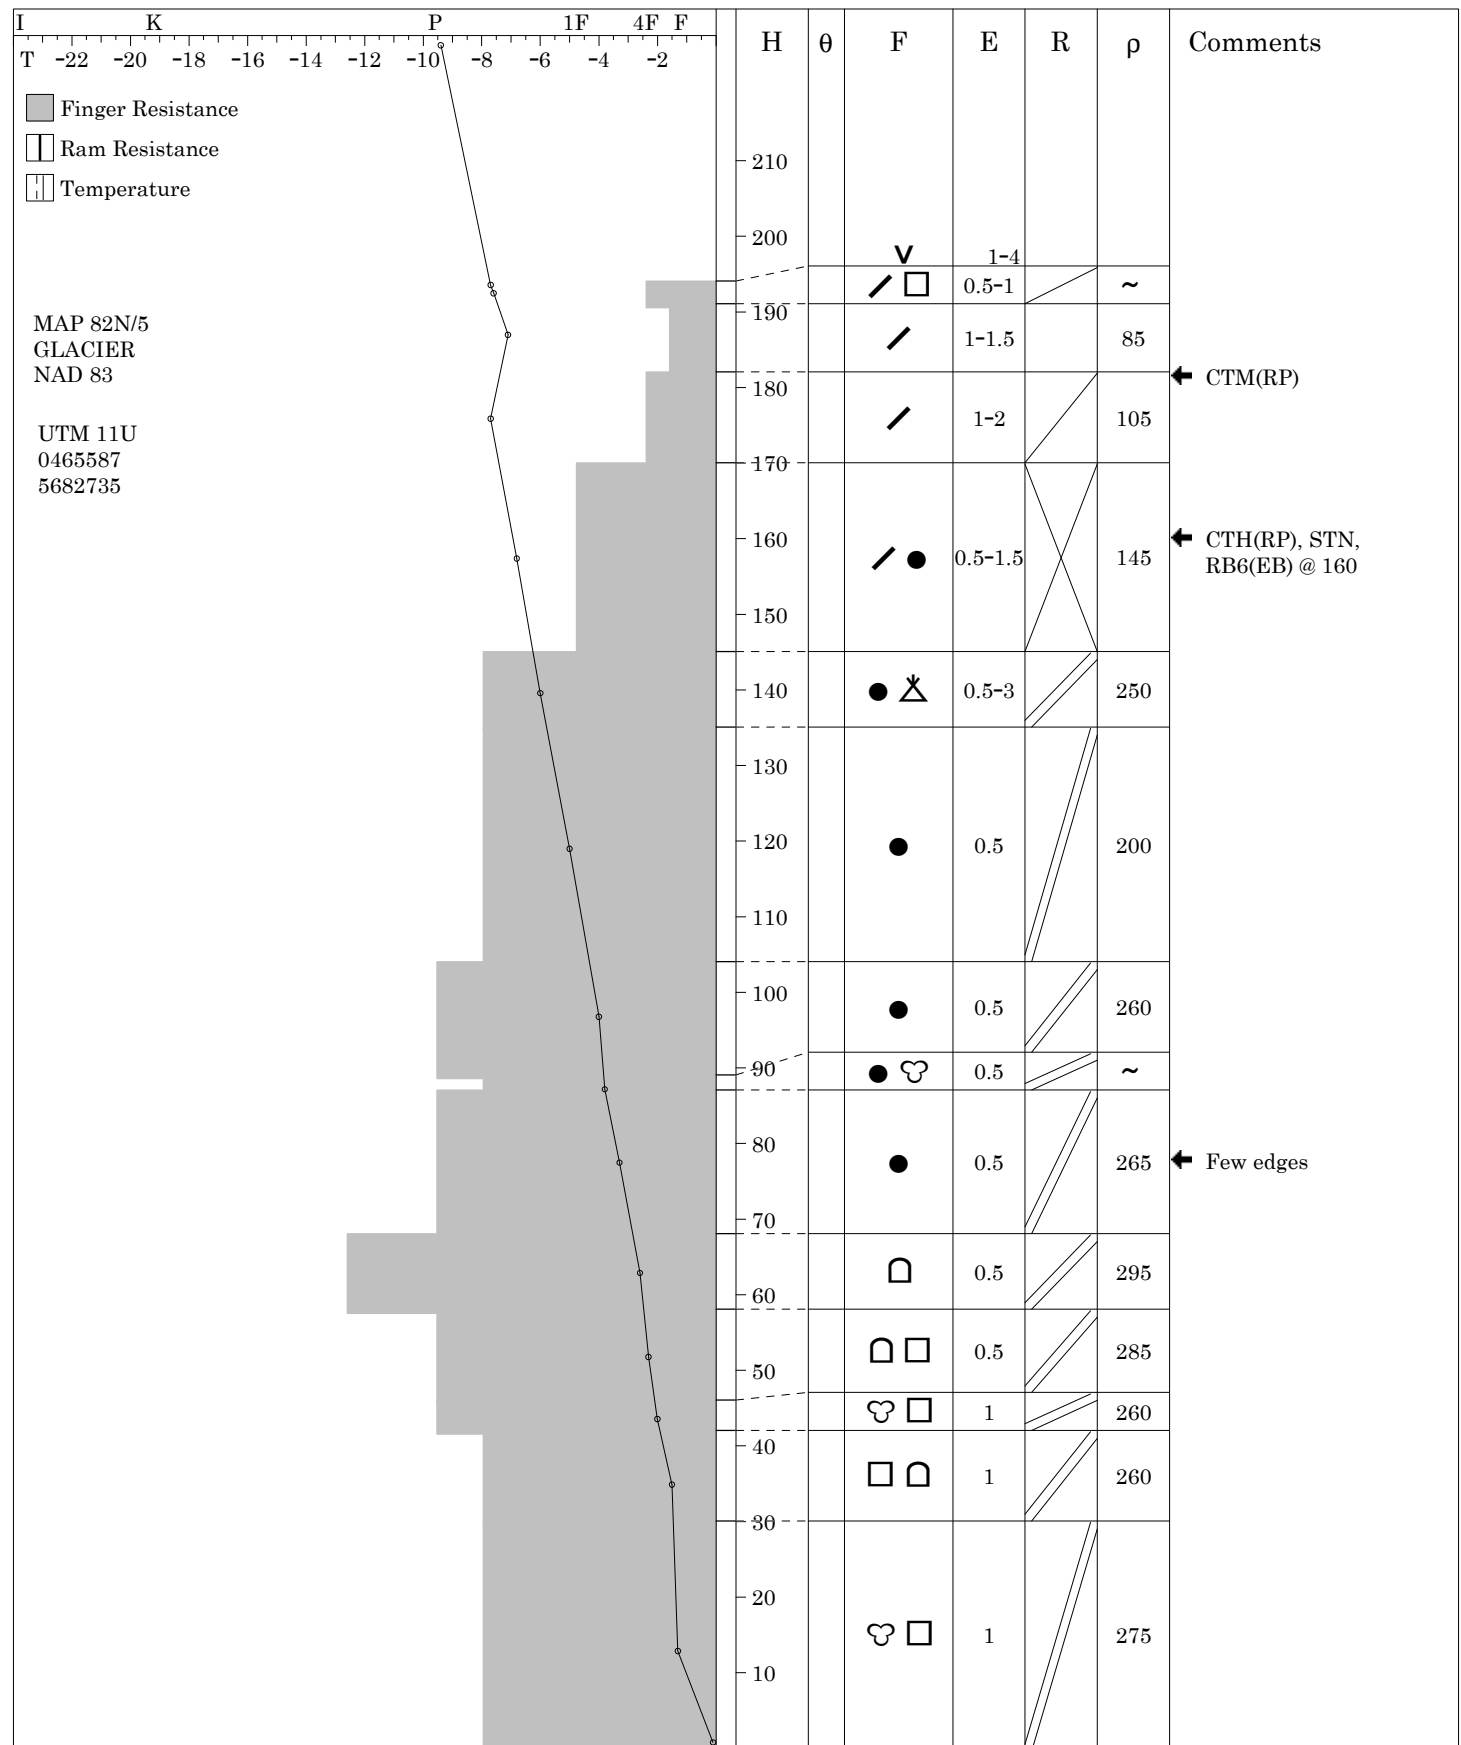

# Snow Cover Profile

Location: Macdonald West Shoulder 4 Path

Date: 2011 12 07

Sky: ☁ S-1 Wind: SW-06 Air Temperature: -9.3

Time: 12:45

Aspect: W

Elevation: 2015

Incline: 33

Observer: ED,AH,CB

HSW: 421mm

MAP 82N/5  
GLACIER  
NAD 83

UTM 11U  
0465587  
5682735